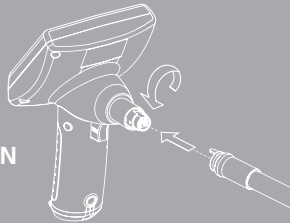

1280 x 960 pixel REC USB ZOOM 3x LED LIGHT 2 GB IP 67 4x AA