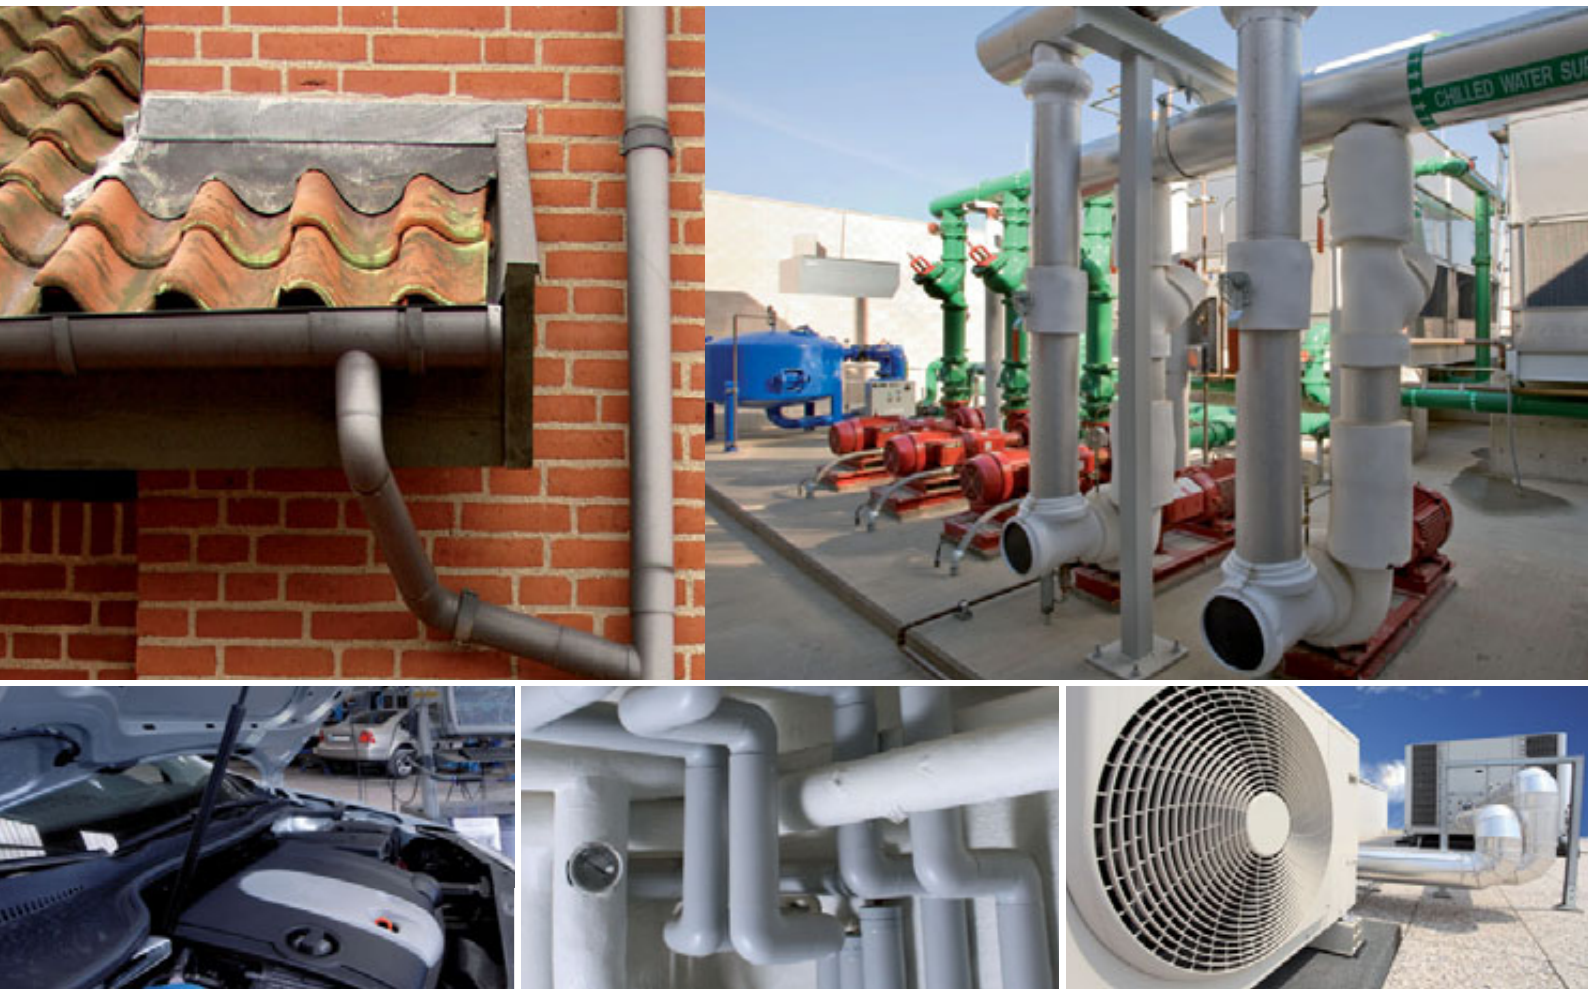

Digital endoscopes

FlexCamera 1 m / 2 m Scope Focus 25 cm

Universal camera head has a fixed focus length of 25 cm

- Suitable for both short-distance and long-distance applications
- Camera head: ø 17 mm
- Either 1 m or 2 m length available

For VideoFlex only.

ORDER NO.	EAN-CODE	PU

1 m	082.050.1A	4 021563 668724 5

2 m	082.053A	4 021563 668830 5

1280 x 960 pixel

FlexCamera 1 m NearScope Focus 5 cm / WideScope Focus 50 cm

Camera head has a fixed focus length of 5 / 50 cm

- Suitable for short-distance applications / long-distance applications
- Camera head: ø 17 mm

For VideoFlex only.

NearScope Focus 5 cm

WideScope Focus 50 cm

ORDER NO.	EAN-CODE	PU

NearScope Focus 5 cm	082.051A	4 021563 668700 5

WideScope Focus 50 cm	082.052A	4 021563 668823 5

1280 x 960 pixel

FlexExtension 1 m

Extension

- Extends the range of the VideoFlex SD FlexCamera for a wider action radius and makes it easier to pick up objects located at greater depths.

For VideoFlex only.

ORDER NO.	EAN-CODE	PU

FlexExtension 1 m	082.054A	4 021563 668847 5